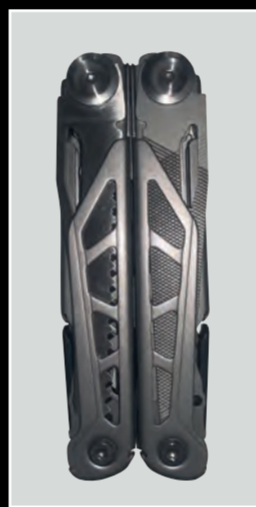

14
TOOLS

PREPARE TO SOLVE PROBLEMS

WEIGHT : 265g | BLADE LENGTH : 75mm | BODY LENGTH : 106mm
INCLUDING SHEATH

MULTI-RANGE

MULTI-RANGE will be your must have multi-tool. Its 14 indispensable tools tackle Large or small projects from your back garden to the outback!