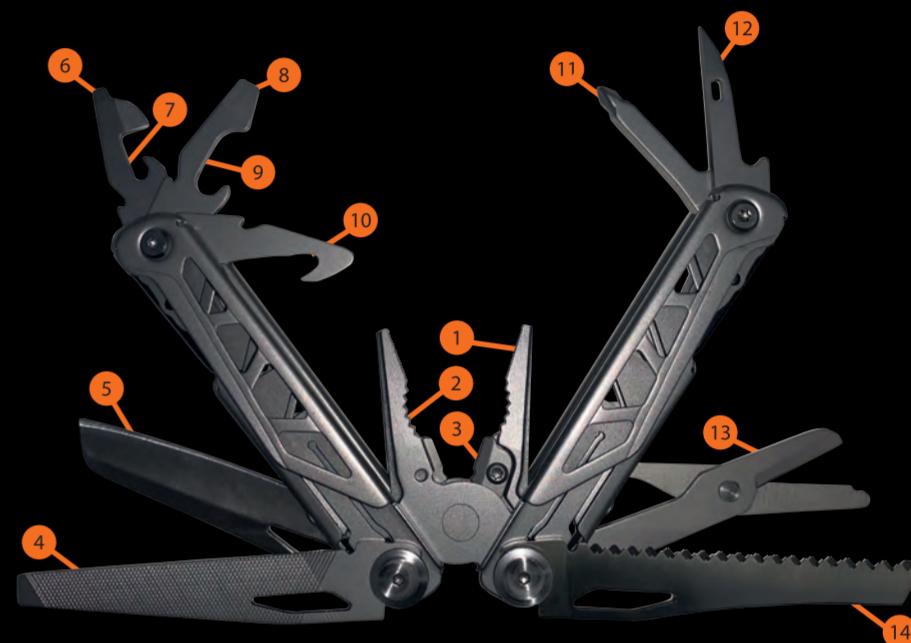

14
TOOLS

PREPARE TO SOLVE PROBLEMS

WEIGHT : 265g | BLADE LENGTH : 75mm | BODY LENGTH : 106mm
INCLUDING SHEATH

MULTI-RANGE

MULTI-RANGE will be your must have multi-tool. Its 14 indispensable tools tackle Large or small projects from your back garden to the outback!

TOP OF THE RANGE

- | | |
|-------------------------------------|---------------------------------|
| 1 – Spring-action Needlenose Pliers | 8 – Medium Flat Screwdriver |
| 2 – Spring-action Regular Pliers | 9 – Bottle Opener |
| 3 – Spring-action Wire Cutters | 10 – Package Opener |
| 4 – File & Ruler (inch & mm) | 11 – Phillips Point Screwdriver |
| 5 – Combo Knife | 12 – Awl w/ Thread Loop |
| 6 – Small Flat Screwdriver | 13 – Spring-action Scissors |
| 7 – Can Opener | 14 – Wood Saw |